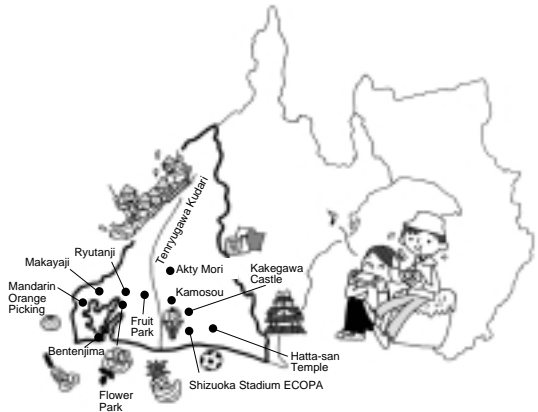

system railroad. Moreover, the bridge over Oku Oikojyo station is at such a height that it may make you dizzy.

Yume no Tsuribashi (Hon Kawane-Cho): A 90-meter long bridge is suspended over the gorge of a man-made lake.

The Sumatakyo onsen (also called the “ beauty-making bath ” , is famous for its beautifying effects as well as for treating neuralgia and skin problems.

WESTERN SHIZUOKA

Around Lake Hamana, you can enjoy a lot of marine sports. This region is also abundant in its natural environment, including forests and mountain streams. There are also many historical sites to visit around this area.

Akty (Mori-machi): At this facility you can

experience making pottery, Japanese papermaking, plant dying and Enshu-gargoyle. There is also an herb garden here.

Kamo Hana Shoubuen (Kakegawa City): Between May and June, 1,500 species of Japanese Irises blossom in a 23,000sq meter compound at the old Kamo Family Estate.

Kakegawa Castle (Kakegawa City): The old Kakegawa Castles have been restored with the oldest timber in Japan and are now open to the public.

Hatta-san Temple (Fukuroi City): It is one of the “ Enshu's 3 Greatest Temples ” along with Yusan-ji and Kasuisai Temple. It is a popular spot for “ Hatsumode ”, when people make their first visit of the year. It is also well known for its cherry blossoms in the spring and colored leaves in the autumn. Lucky charms to ward away evil spirits are sold in the precincts of the temple. Every year on the 7th of January, there is a custom of opening a play “ ta-asobi ” which derives from old farmers' superstition.

Shizuoka ECOPA Stadium (Fukuroi City): A large stadium that was used for the